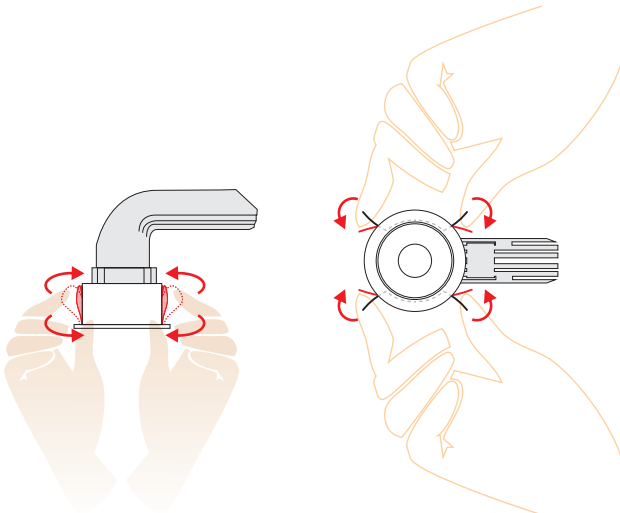

8.2W

12W

18W

1

Attention

Before any maintenance switch off the main power.

OFF

Φ42mm (Round 8.2W), 42x42mm (Square 8.2W)
Φ57mm (12W)
Φ74mm (18W)

plasterboard

Cutting hole

2

3

4

5