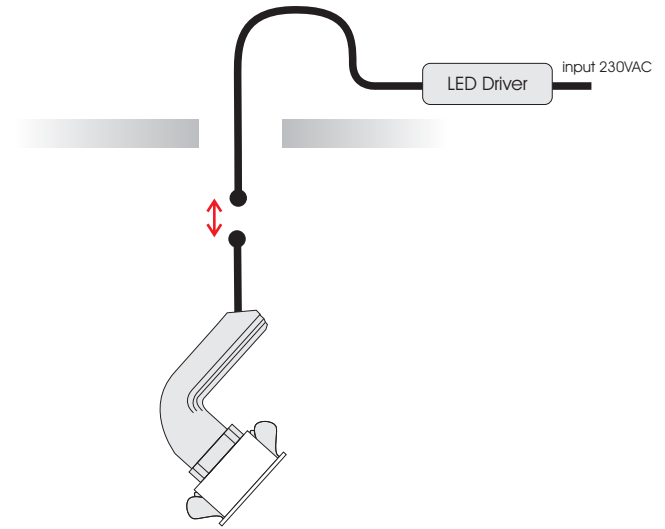

Attention

Before any maintenance switch off the main power.

OFF

Φ42mm (Round 8.2W), 42x42mm (Square 8.2W)
Φ57mm (12W)
Φ74mm (18W)

plasterboard

Cutting hole

2