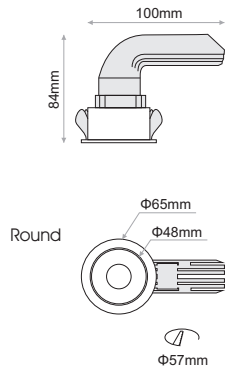

8.2W

12W

18W

1

Attention

Before any maintenance switch off the main power.

OFF

Φ42mm (Round 8.2W), 42x42mm (Square 8.2W)
Φ57mm (12W)
Φ74mm (18W)

plasterboard

Cutting hole

2

3

4

5