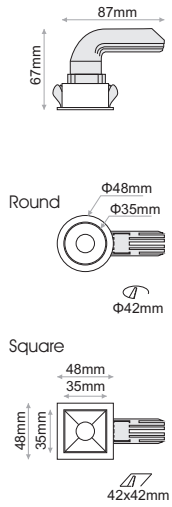

8.2W

12W

18W

1

Attention

Before any maintenance switch off the main power.

OFF

Φ42mm (Round 8.2W), 42x42mm (Square 8.2W)
Φ57mm (12W)
Φ74mm (18W)

plasterboard

Cutting hole

2

3

4

5