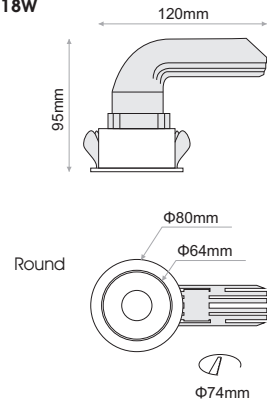

8.2W

12W

18W

1

Attention

Before any maintenance switch off the main power.

OFF

Φ42mm (Round 8.2W), 42x42mm (Square 8.2W)
Φ57mm (12W)
Φ74mm (18W)

plasterboard

Cutting hole

2

3

4

5